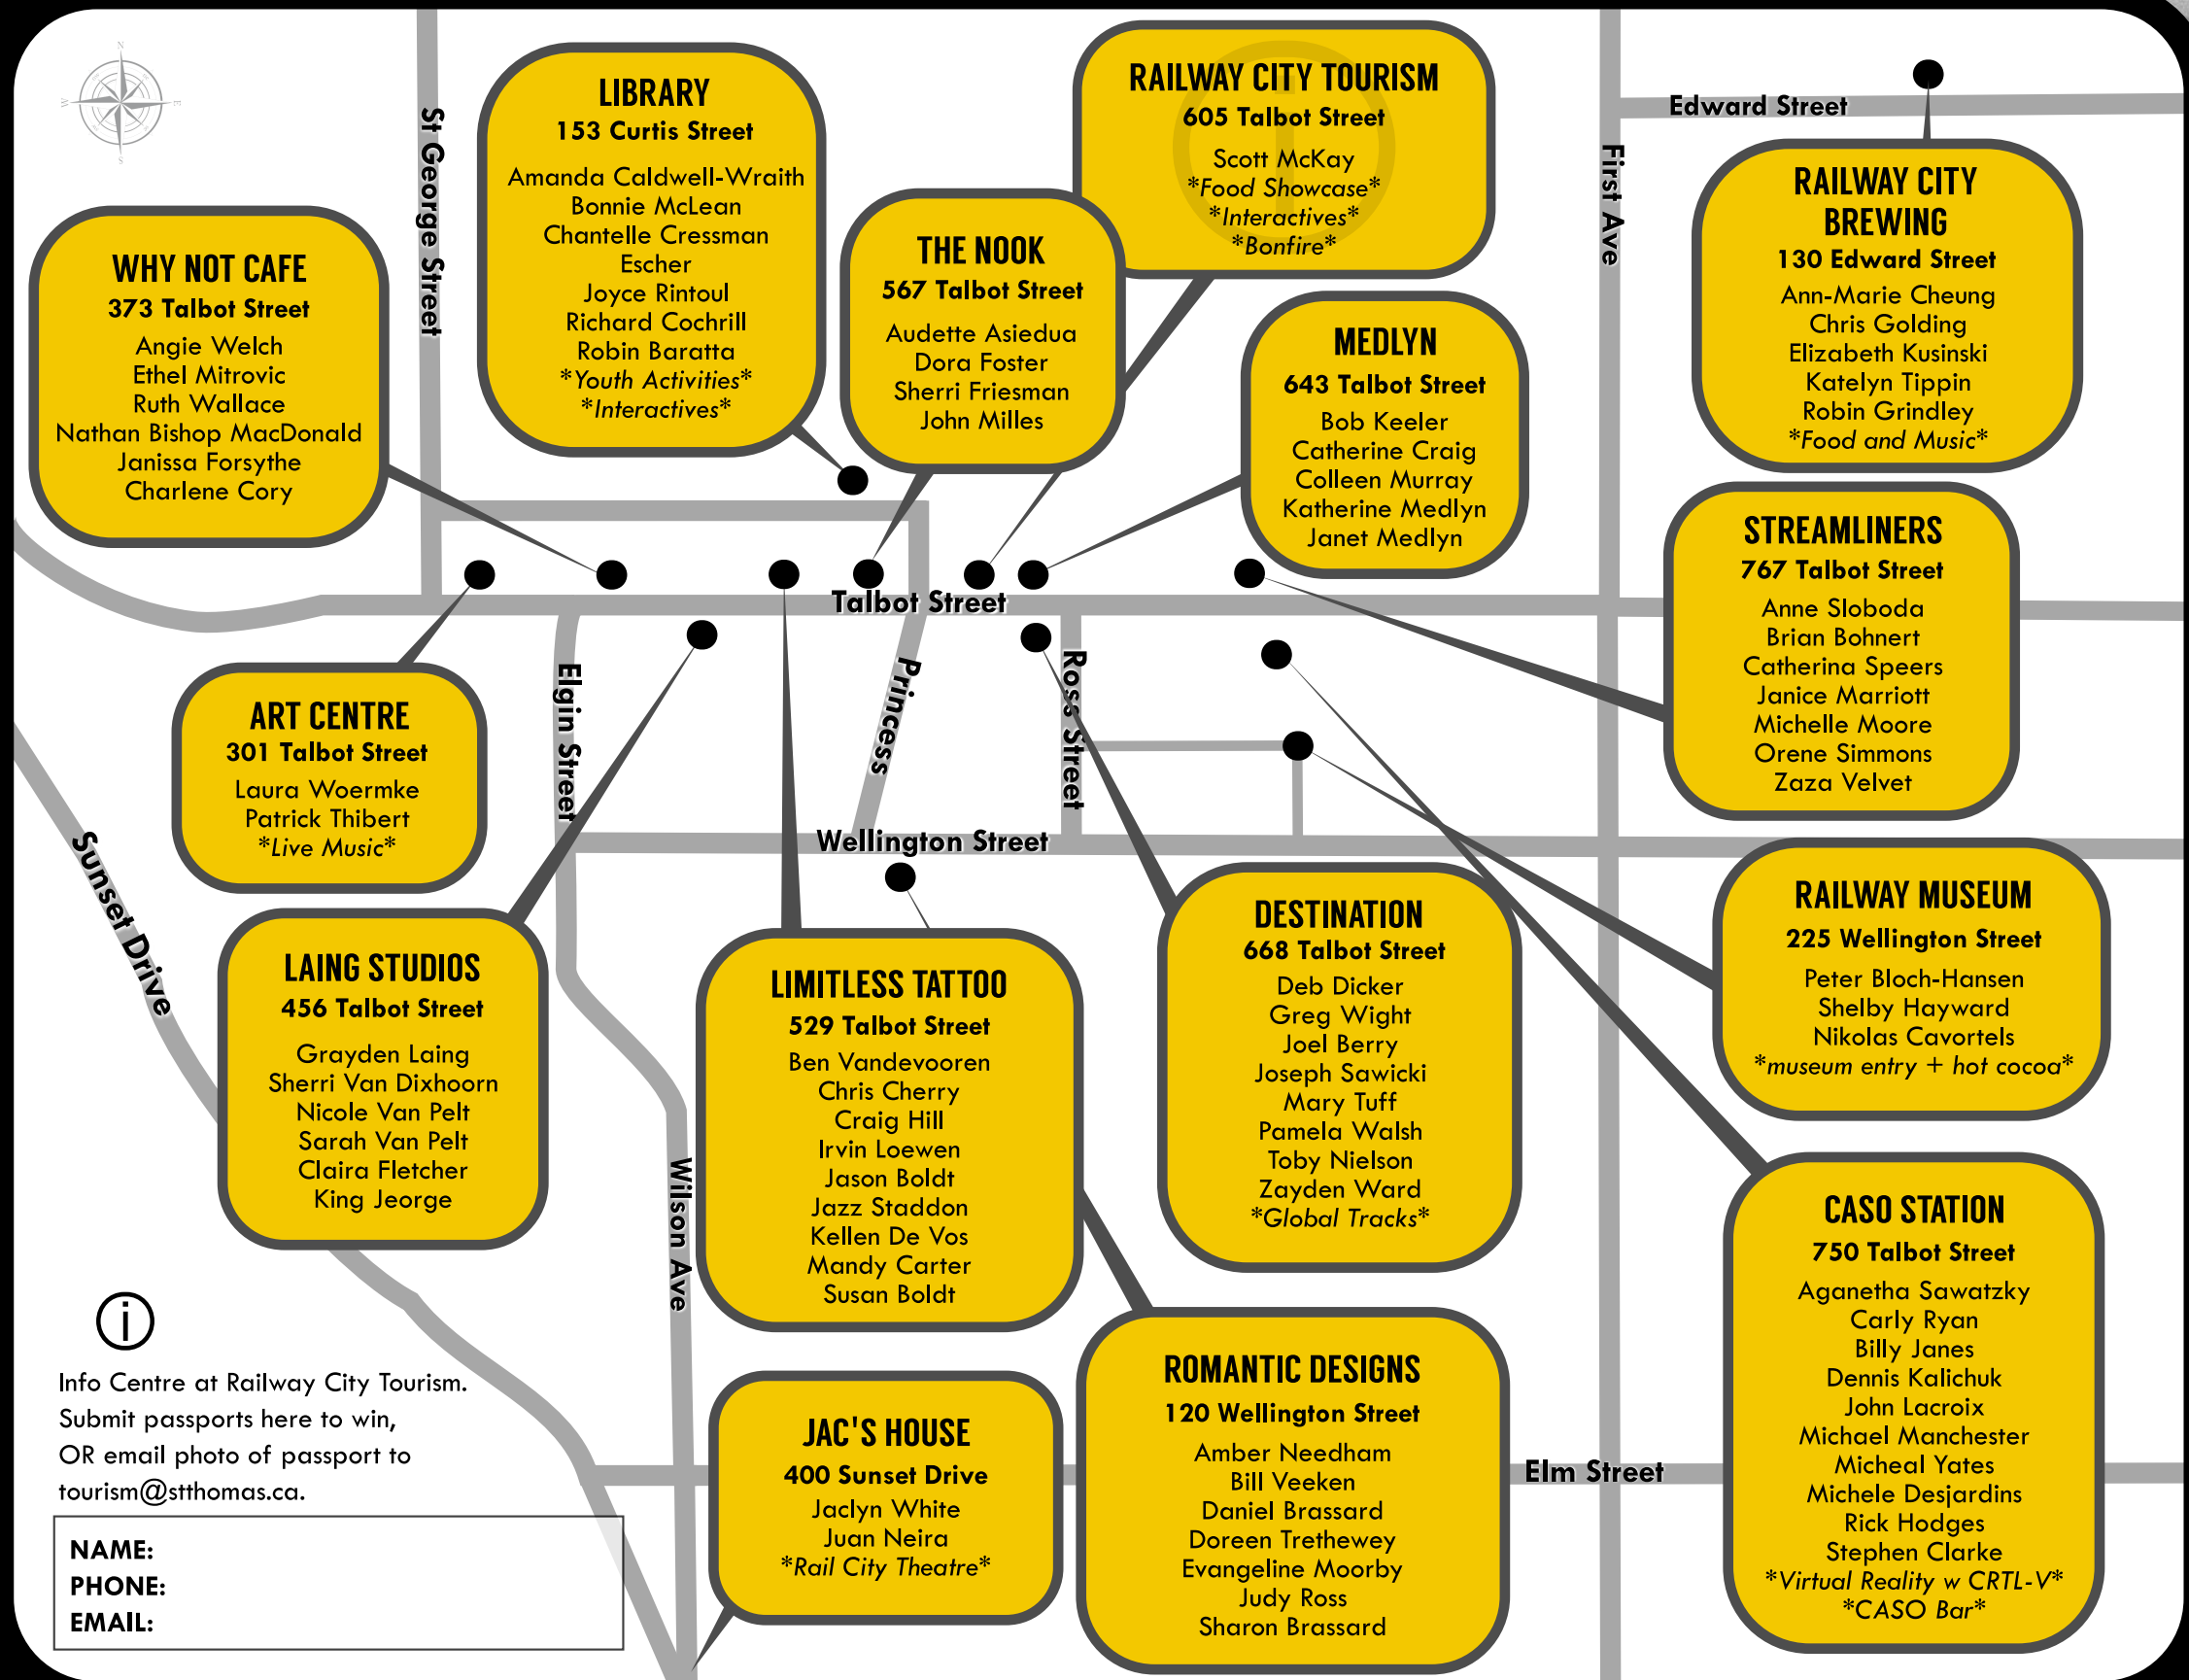

PASSPORT

AFTER DARK
 at the CASO Station
 * Feb 23 6pm-10pm
 * ftg: Deni Gauthier
 The Shangles
 Chris Casserly
 & Kelly Wilson

RAILWAY CITY
ARTS CRAWL

VENUE LIST

- Art Centre
- CASO Station
- Destination Church
- Jac's House
- Laing Studios
- Limitless Tattoo
- Medlyn Studio
- The Nook
- Railway City Brewing
- Railway City Tourism
- Railway Museum
- Romantic Designs
- St. Thomas Public Library
- Streamliners Espresso
- Why Not Cookies Cafe

Info Centre at Railway City Tourism.
 Submit passports here to win,
 OR email photo of passport to
 tourism@stthomas.ca.

NAME:

PHONE:

EMAIL: