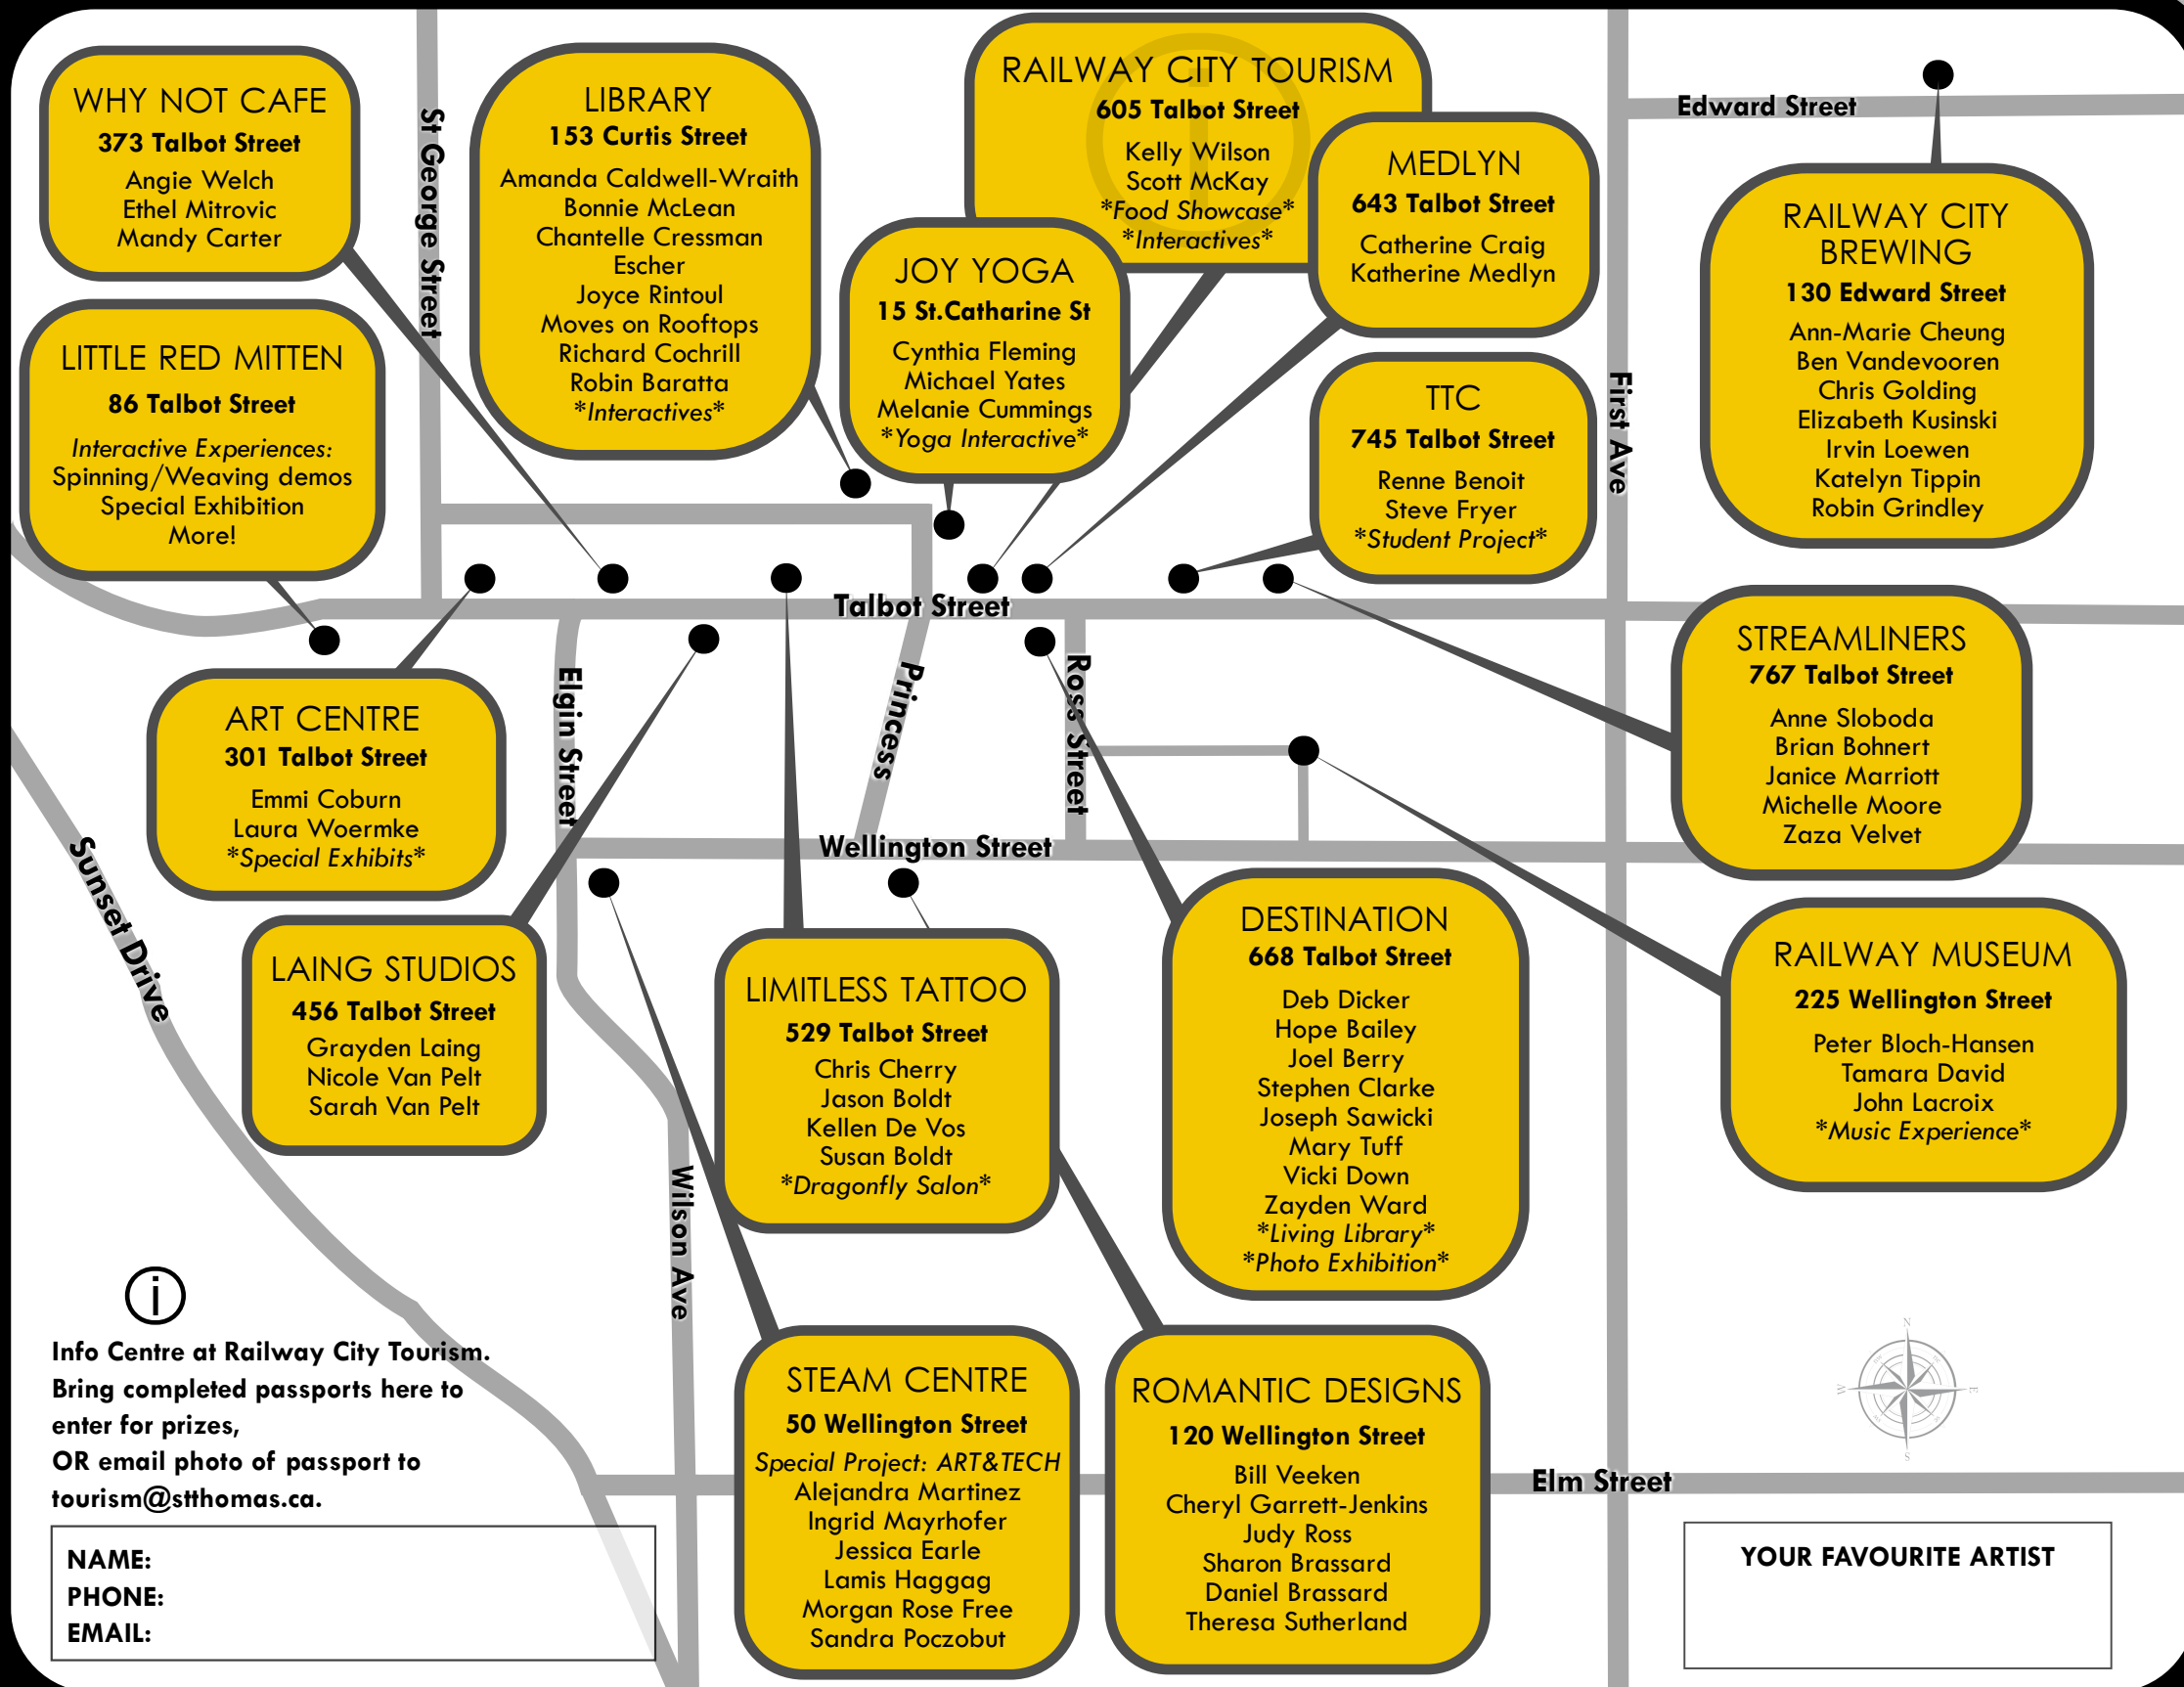

# PASSPORT

**AFTER PARTY**  
**at the STEAM CENTRE**  
 \* Feb 24th  
 \* 6pm party start  
 \* Food & Drink  
 \* Interactive  
 \* Prizes

RAILWAY CITY  
**ARTS CRAWL**

## VENUE LIST

- Art Centre
- Destination Church
- Joy Yoga Studio
- Laing Studios
- Limitless Tattoo
- Little Red Mitten
- Medlyn Studio
- Railway City Brewing
- Railway City Tourism
- Railway Museum
- Romantic Designs
- St. Thomas Public Library
- STEAM Centre
- Streamliners Espresso
- Talbot Teen Centre (TTC)
- Why Not Cookies Cafe

**i**  
 Info Centre at Railway City Tourism.  
 Bring completed passports here to  
 enter for prizes,  
 OR email photo of passport to  
 tourism@stthomas.ca.

NAME: \_\_\_\_\_  
 PHONE: \_\_\_\_\_  
 EMAIL: \_\_\_\_\_