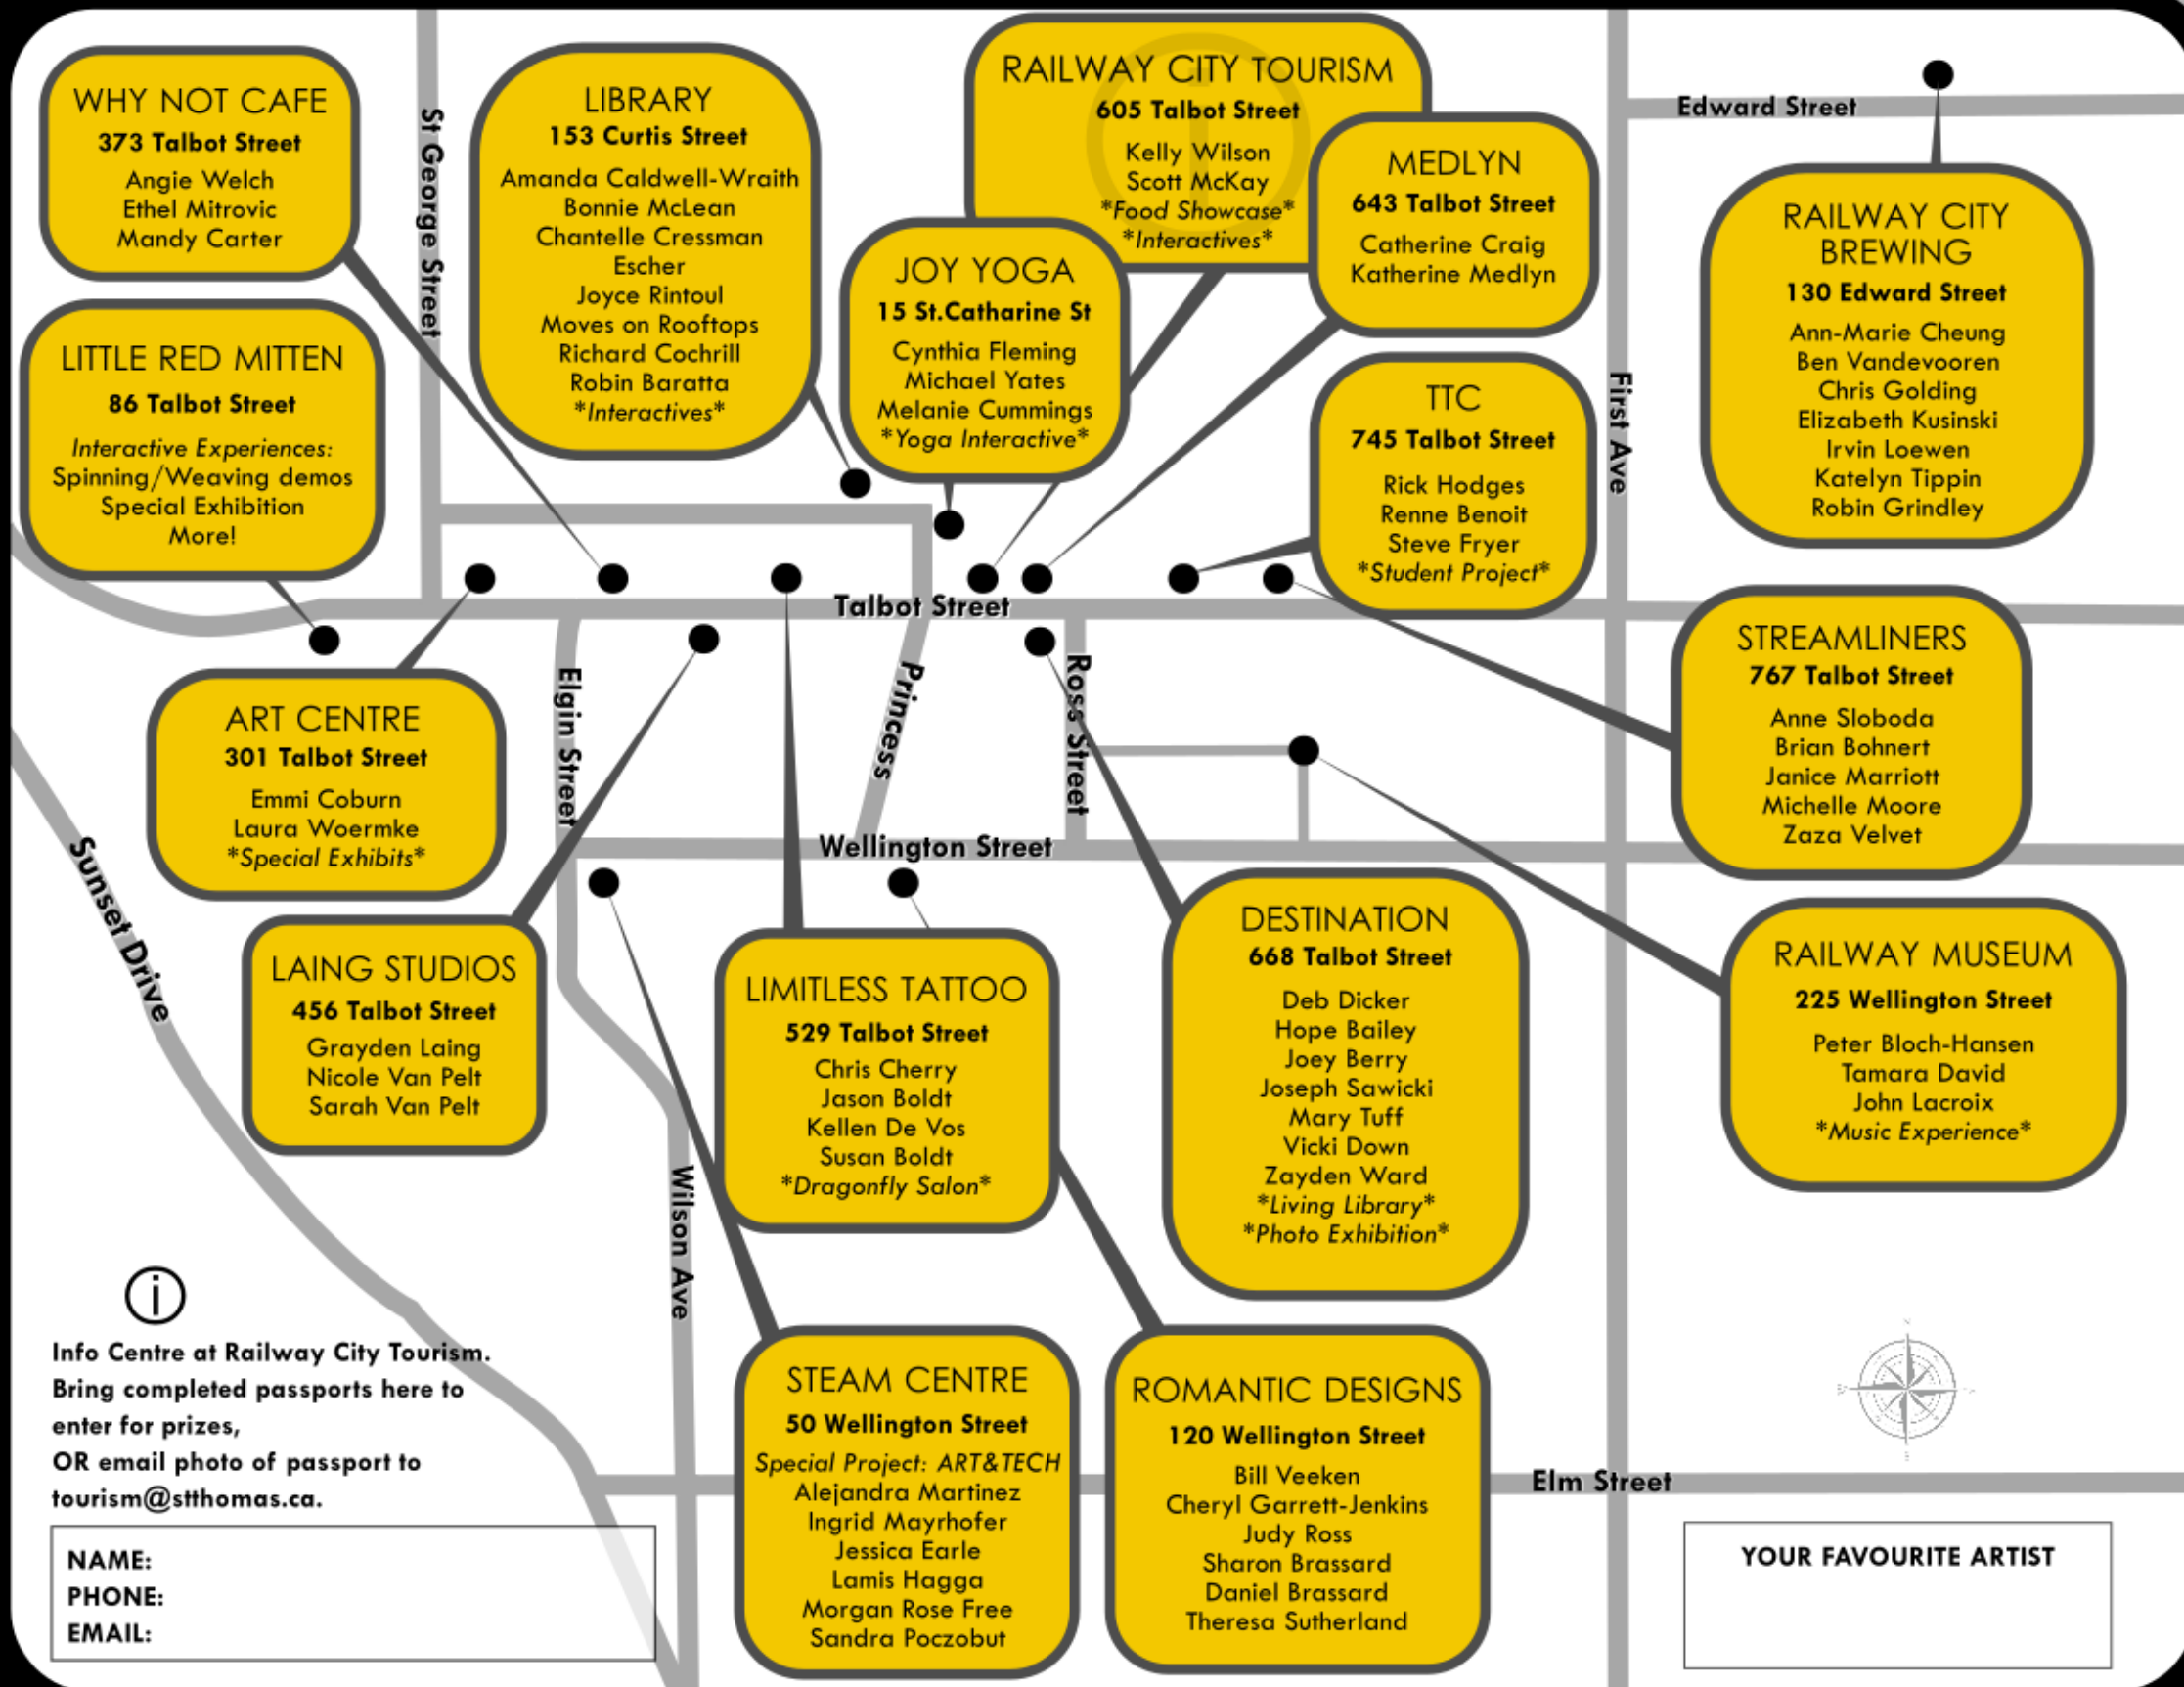

# PASSPORT

**AFTER PARTY**  
**at the STEAM CENTRE**  
 \* Feb 24th  
 \* 6pm party start  
 \* Food & Drink  
 \* Interactive  
 \* Prizes

## RAILWAY CITY ARTS CRAWL

### VENUE LIST

- Art Centre
- Destination Church
- Joy Yoga Studio
- Laing Studios
- Limitless Tattoo
- Little Red Mitten
- Medlyn Studio
- Railway City Brewing
- Railway City Tourism
- Railway Museum
- Romantic Designs
- St. Thomas Public Library
- STEAM Centre
- Streamliners Espresso
- Talbot Teen Centre (TTC)
- Why Not Cookies Cafe